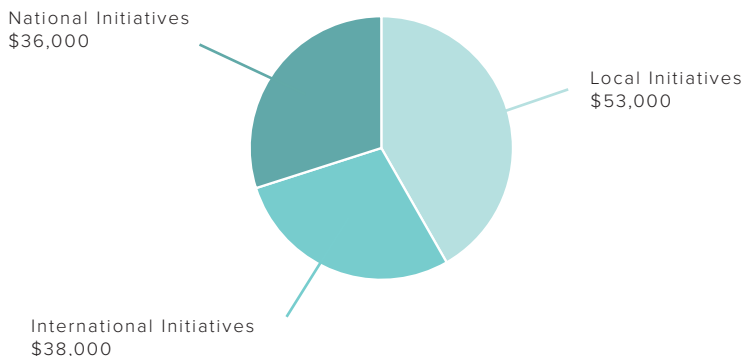

Beyond the Walls

Centrepoint Church is more than a Sunday service gathering. We believe that our church has a mandate to make a difference in our community and beyond. Our heart is to bring the good news of Jesus to a world that is desperately in need of hope. Every week, our church is involved in a number of programs that we facilitate for the community. But our influence doesn't stop there. We also partner with not-for-profit organisations both locally and internationally to transform lives beyond the walls.

The initiatives listed in this booklet are just some of the ways we are making a difference. Our prayer is that you would join us in reaching those who are in need.

There are three ways that you can partner with the *Beyond The Walls* projects:

1. Pray.
2. Volunteer.
3. Give financially.

2018/19 Giving

Total Giving $127,000

2020 Faith Goal $140,000