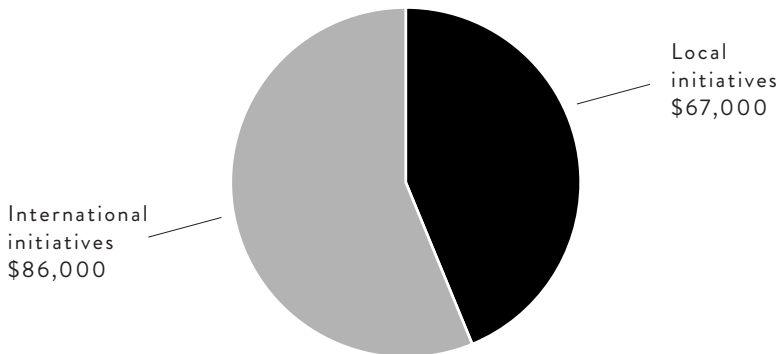

what is beyond the walls?

Centrepont Church is more than a Sunday service gathering. We believe that our church is mandated to make a difference in the community and beyond. Our heart is to bring the good news of Jesus to a world that is desperately in need of hope and life.

Every week, our church is involved in a number of programs that we facilitate for the community. But our influence doesn't stop there! We also partner with not for profit organisations both locally and internationally to transform lives beyond the walls. The initiatives listed in this booklet are just some of the ways we are making a difference. Our prayer is that you would join us, in reaching those who are in need.

2019/20 giving

Total Giving: $153,000

covid relief

As many of our local programs were suspended due to Covid restrictions, we redirected our funds to support those impacted by the pandemic. These included:

- The Haven - emergency relief for the homeless
- Operation Uganda - hygiene packs to those living in poverty
- Sepheo - food relief to families in Lesotho
- Empart - food relief for families in the poorest areas of India
- Compassion - emergency relief to families in poverty
- Centrepont Crisis Care - emergency relief to families experiencing financial crisis
- Eldercare - assisting the elderly with practical needs during the period of lockdown